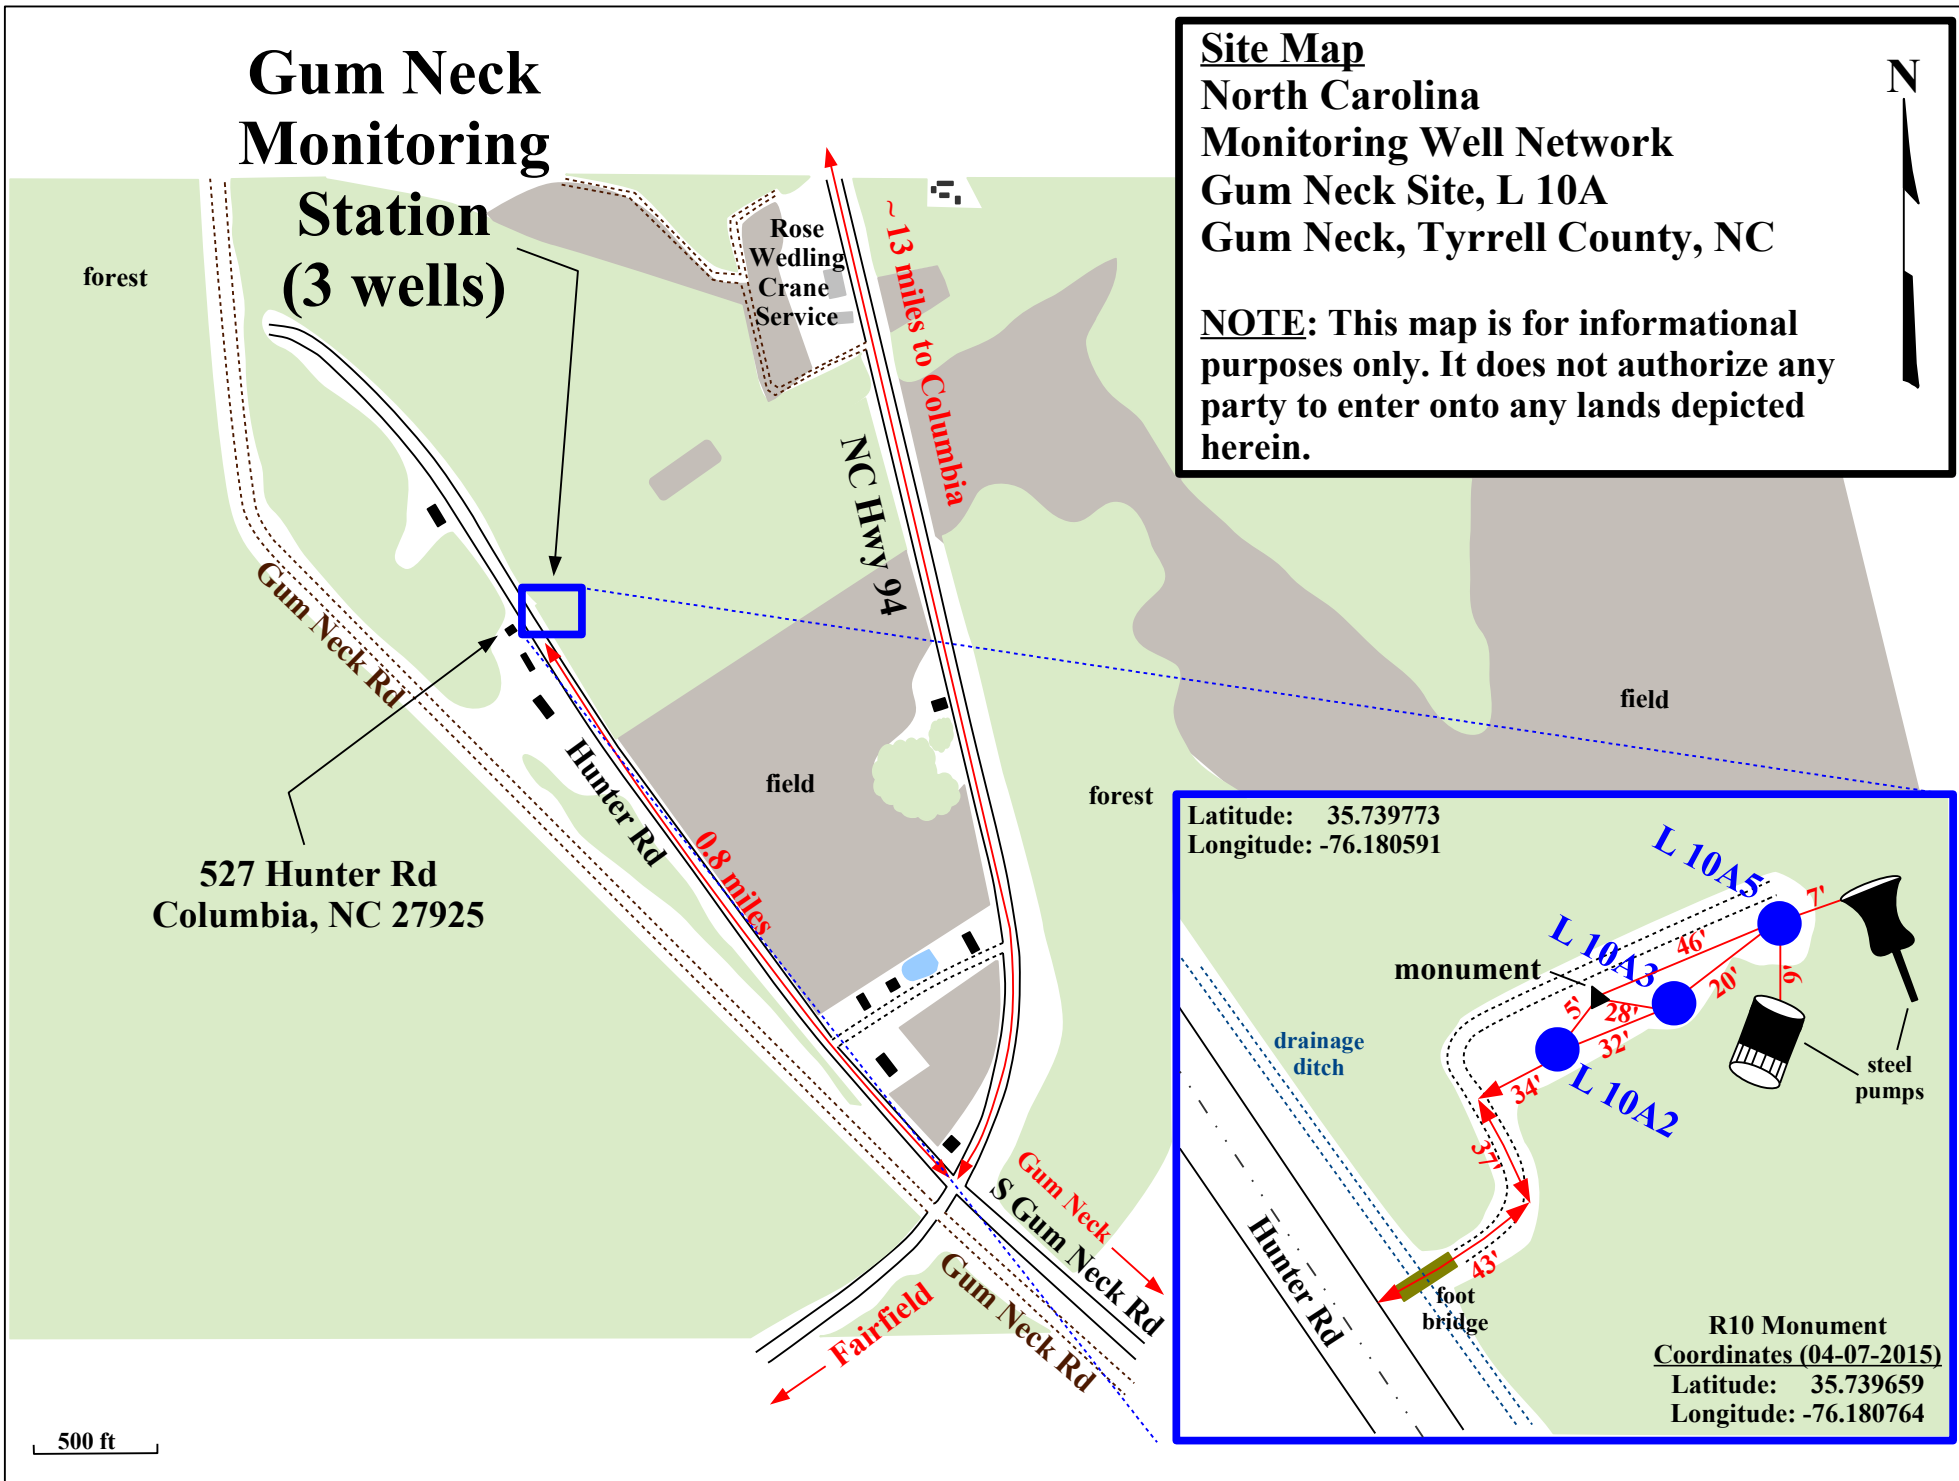

Gum Neck Monitoring Station (3 wells)

Site Map
 North Carolina
 Monitoring Well Network
 Gum Neck Site, L 10A
 Gum Neck, Tyrrell County, NC

NOTE: This map is for informational purposes only. It does not authorize any party to enter onto any lands depicted herein.